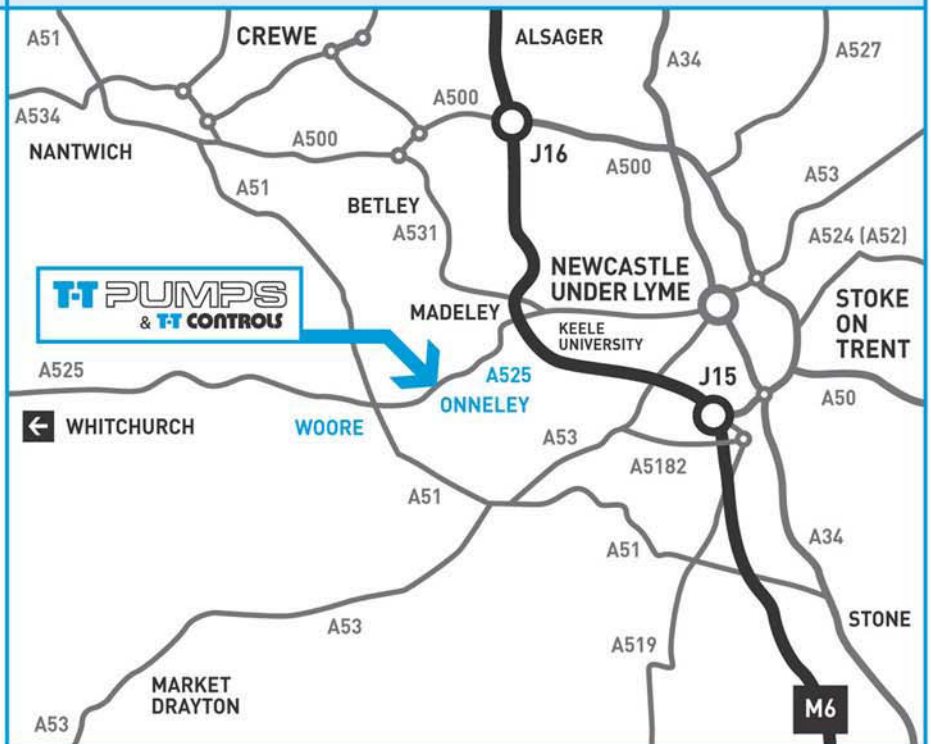

## HOW TO FIND US

WE ARE ON A525 ROAD, 7 MILES WEST OF NEWCASTLE UNDER LYME

MANCHESTER INTERNATIONAL AIRPORT → 42 MILES

CREWE RAIL STATION → 10 MILES REGULAR SERVICES FROM LONDON, MAJOR CITIES AND MANCHESTER AIRPORT